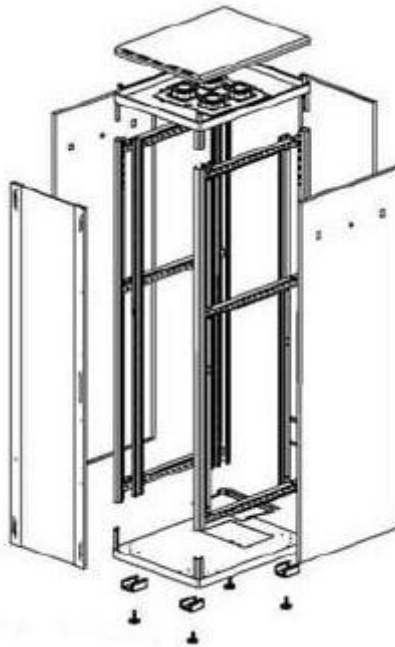

DN-19 26-U-6/8

Width: 600mm
Depth: 800mm
Units (44,45mm): 26

Explode View

Front View

inside height (h): 1184,4mm
outside height (H): 1309,4mm

Side View

Top View

All dimensions in mm.