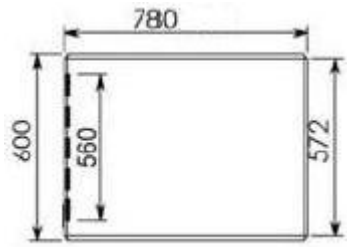

DN-19 26-U-6/8

Width: 600mm
Depth: 800mm
Units (44,45mm): 26

Explode View

Front View

inside height (h): 1184,4mm
outside height (H): 1309,4mm

Side View

Top View

All dimensions in mm.