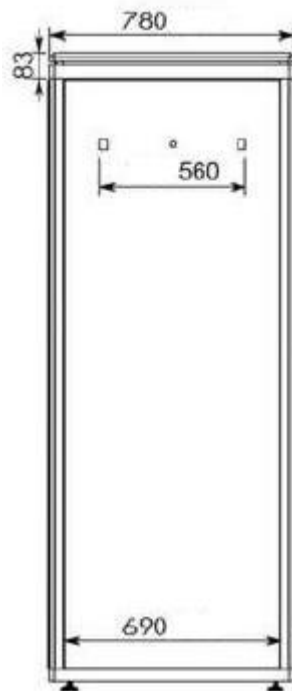

DN-19 26-U-6/8

Width: 600mm
Depth: 800mm
Units (44,45mm): 26

Explode View

Front View

inside height (h): 1184,4mm
outside height (H): 1309,4mm

Side View

Top View

All dimensions in mm.