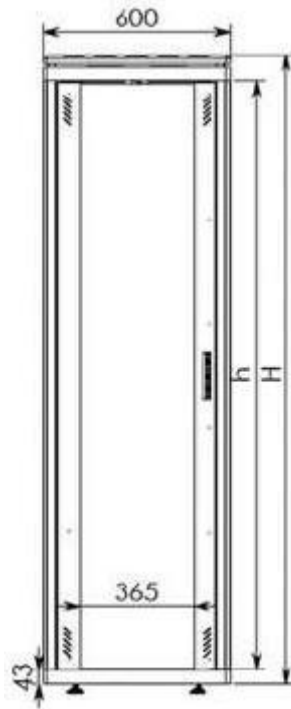

DN-19 26-U-6/8

Width: 600mm
Depth: 800mm
Units (44,45mm): 26

Explode View

Front View

inside height (h): 1184,4mm
outside height (H): 1309,4mm

Side View

Top View

All dimensions in mm.